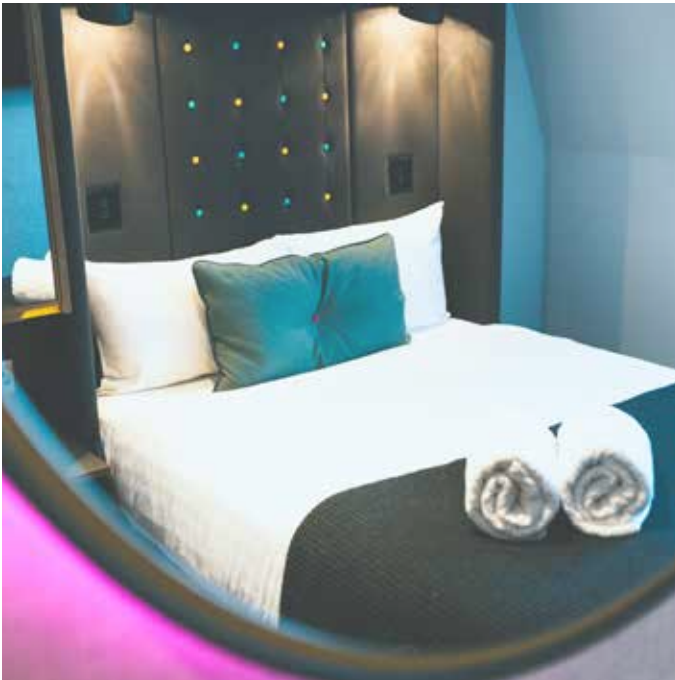

## POINT A HOTELS

**CLIENT:** Queensway Group Ltd

**DESIGNER:** Leisure Concepts

**LOCATION:** Nationwide

**YEAR:** 2018 - Present

## THE FURNITURE

To get all the amenities a hotel guest requires into such a small room footprint; Leisure Concepts designed a compact system which Nova Interiors were tasked with developing. The system incorporated a drop-down vanity unit, wide and narrow bedside storage units with hanging space, stylish contrast buttoned headboard and round back lit metal mirror and TV housing. The result is durable, compact rooms with personality and charm which guests are happy to recommend to others.